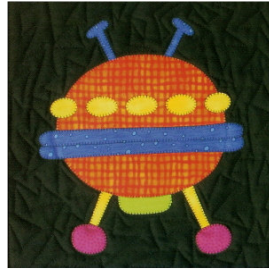

Planetary Party

By Amy Bradley Designs

This cute applique' quilt from Amy Bradley Designs includes all ten alien blocks. The finished quilt is 54 1/2" x 84".

Bobenz

Ilastik

Yardos

Roolar

Soe

Kwiltor

Noshunz

Spaceship

Nedol

Klawth