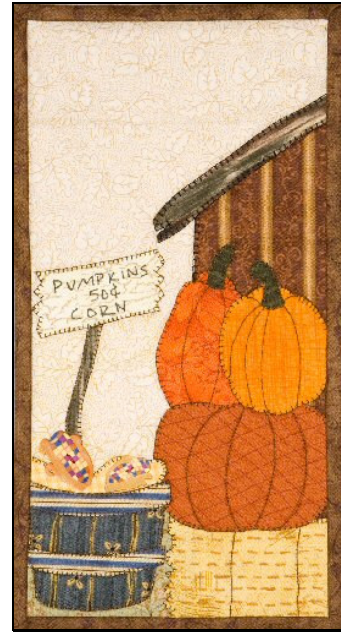

## Patch Abilities Seasonal 2009 Monthly Mini Set

This set of Patch Abilities appliqué quilt patterns comes complete with twelve patterns, for each month of the year. There are three patterns that coincide with each season; Spring, Summer, Autumn, & Winter.

All patterns include button embellishments, and are 6" x 11 1/2".

**Spring Fling**  
Birdhouse

**Spring Fling**  
Garden Tools

**Spring Fling**  
Potting Shed

**Summer Splash**  
Bird Bungalow

**Summer Splash**  
Naptime

**Summer Splash**  
Pool Party

**Autumn**  
Apple Harvest

**Autumn**  
Harvest Birdhouse

**Autumn**  
Pumpkin Harvest

**Winter Whimsy**  
Birdhouse

**Winter Whimsy**  
Sleds

**Winter Whimsy**  
Snowman